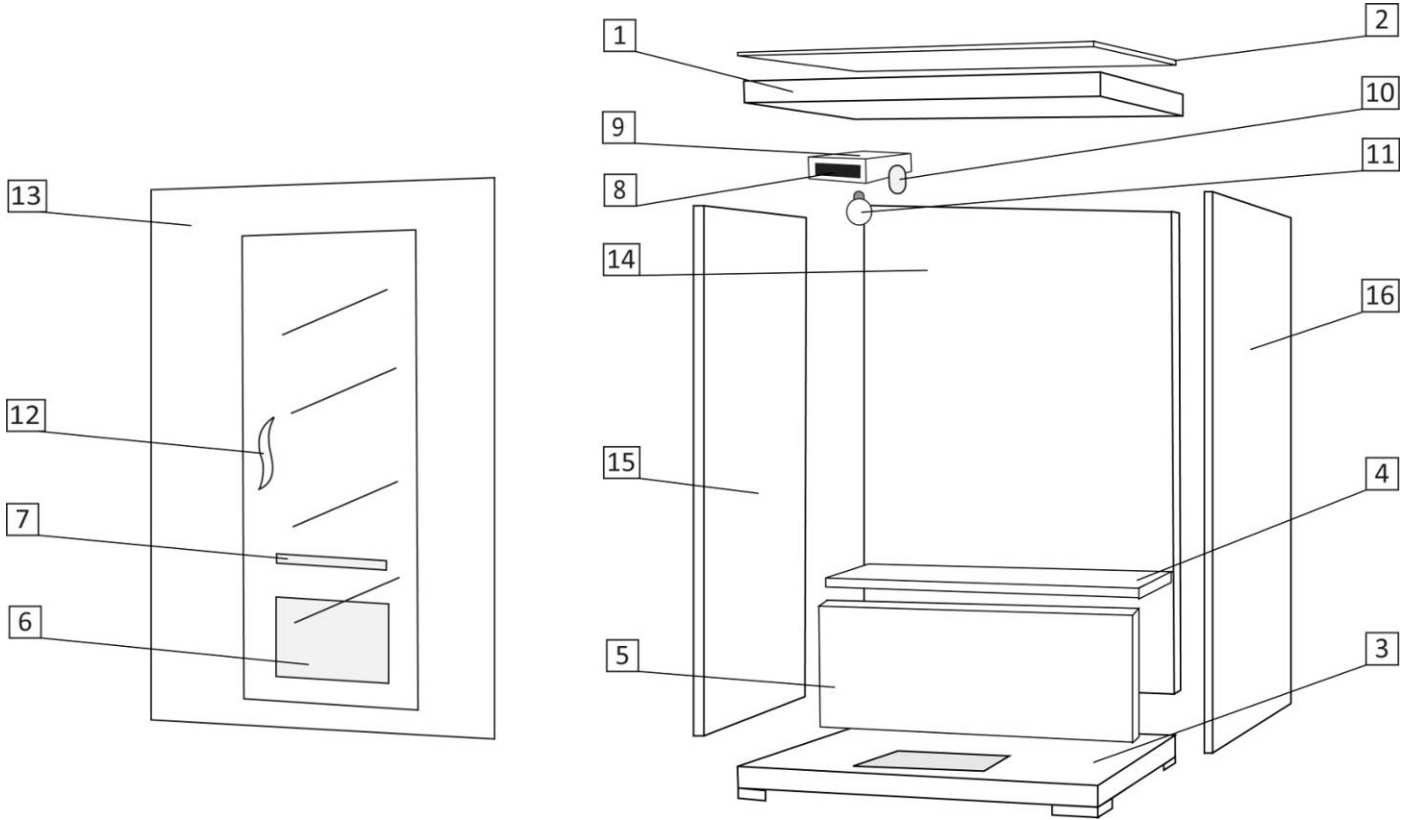

HeatWave Sauna

SA1406 - 2 Person Ceramic Sauna

Carton Breakdown & Parts Schematic

CARTON 1:			
KEY #	DESCRIPTION	PART #	QTY
1	Top Panel	SAP1538	1
2	Top Maintenance Panel	SAP1539	1
3	Bottom Panel	SAP1542	1
4	Bench Top	SAP1541	1
5	Bench Front	SAP1540	1
--	<i>Bench Front Heater (300w)</i>	<i>SAP1555</i>	<i>1</i>
6	Magazine Rack	SAP1423	1
7	Towel Rack	SAP1424	1
--	Back Rest	SAP1420	2
8	Radio	SAP1405	1
	RADIO / ACCESSORY HOUSING BOX (wood box, ionizer, therapy light, remote, hardware bag & door handles)		
9	Wooden Radio Housing Box	SAP1421	1
10	Oxygen Ionizer	SAP1415	1
11	Color Therapy Bulb	SAP1411	1
12	Door Handle Set	SAP1422	1
--	Hardware Bag (<i>extra hardware is included</i>)	SAP1418	1
CARTON 2:			
KEY #	DESCRIPTION	PART #	QTY
13	Front Panel w/door	SAP1531	1
14	Back Panel	SAP1533	1
--	<i>Back Panel Heaters (300w)</i>	<i>SAP1555</i>	<i>2</i>
15	Left Side Panel	SAP1534	1
--	<i>Left Side Panel Heater (300w)</i>	<i>SAP1555</i>	<i>1</i>
16	Right Side Panel	SAP1536	1
--	<i>Right Side Panel Heater (300w)</i>	<i>SAP1555</i>	<i>1</i>
ADDITIONAL PARTS (NOT PICTURED)			
KEY #	DESCRIPTION	PART #	QTY
	Door Glass	SAP1404	1
	Window Glass	SAP1462	1
	Door Hinge	SAP1426	1
	LED Light R16	SAP1402	1
	Light Socket	SAP1403	1
	Control Panel	SAP1410	1
	Color Light Socket	SAP1427	1
	Speaker	SAP1414	1
	Cover for Speaker	SAP1428	1
	Power Box	SAP1557	1
	Ventilation System	SAP1517	1
	Thermostat/Sensor	SAP1516	1
	Front Wood Panel w/no Glass Door	SAP1532	1
	Left Wood Panel w/no Glass	SAP1535	1
	Right Wood w/no Glass	SAP1537	1
	Wood Frame for Floor Heater	SAP1543	1
	Wood Frame for Control Panel	SAP1425	1

SA1406 - 2 Person Ceramic Sauna - Carton Breakdown & Parts Schematic

2 Person Ceramic Sauna

5 heaters - 1500 watts