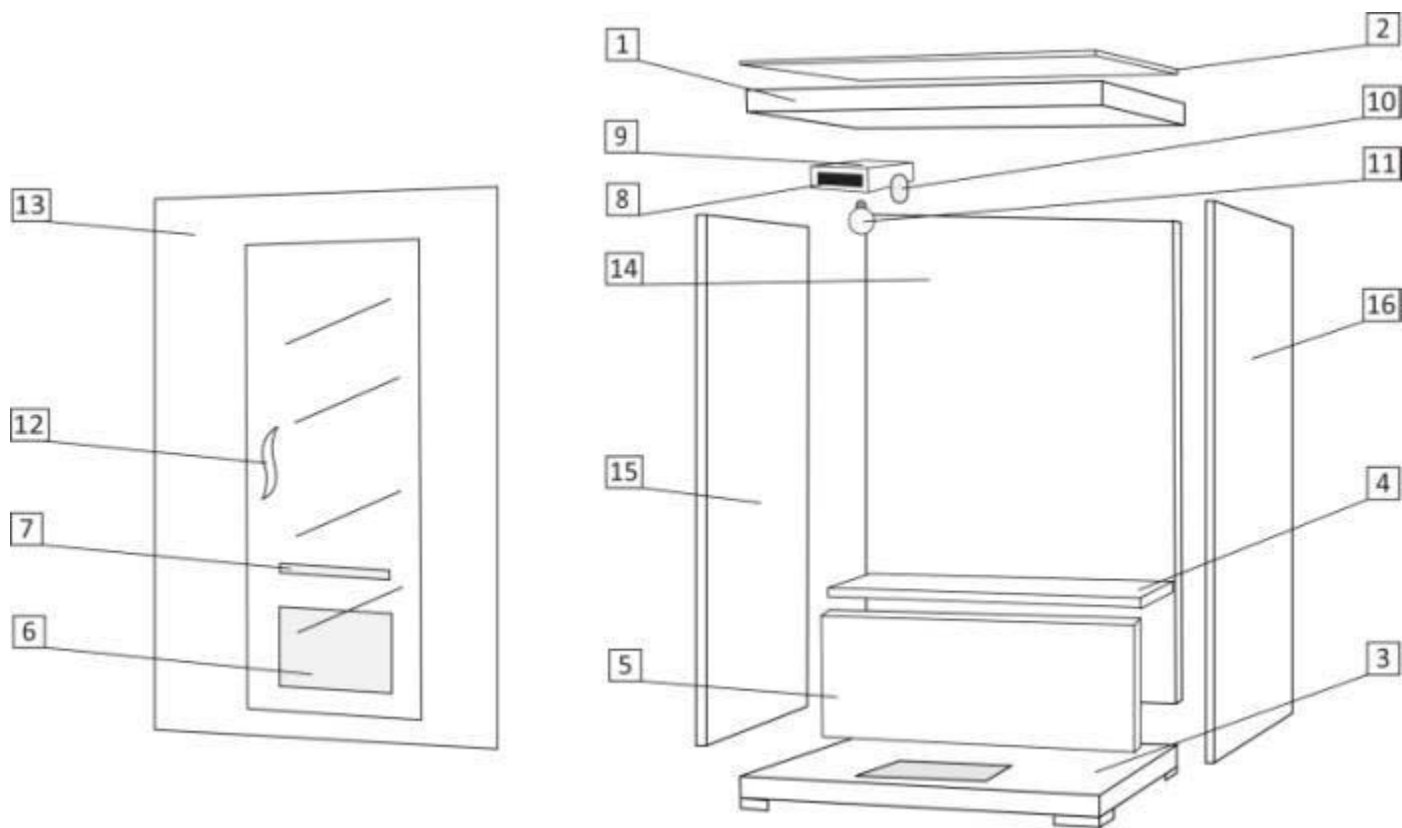

HeatWave Sauna

SA1402 - 1 Person Carbon Sauna

Carton Breakdown & Parts Schematic

CARTON 1:			
KEY #	DESCRIPTION	PART #	QTY
1	Top Panel	SAP1437	1
2	Top Maintenance Panel	SAP1438	1
3	Bottom Panel	SAP1441	1
---	<i>Heater in bottom panel (174w)</i>	<i>SAP1446</i>	<i>1</i>
4	Bench Top	SAP1440	1
5	Bench Front	SAP1439	1
---	<i>Heater in bench front (174w)</i>	<i>SAP1446</i>	<i>1</i>
---	<i>Heater in floor (174w)</i>	<i>SAP1558</i>	<i>1</i>
6	Magazine Rack	SAP1423	1
--	Back Rest	SAP1420	1
8	Radio	SAP1405	1
	RADIO / ACCESSORY HOUSING BOX* (contains the wood box, hardware bag & door handles)		
9	Wooden Radio Housing Box	SAP1421	1
12	Door Handle Set	SAP1422	1
--	Hardware Bag <i>(extra hardware is included)</i>	SAP1417	1
CARTON 2:			
KEY #	DESCRIPTION	PART #	QTY
13	Front Panel w/door	SAP1430	1
14	Back Panel	SAP1432	1
--	<i>Back Panel Heater (349w)</i>	<i>SAP1445</i>	<i>1</i>
15	Left Side Panel	SAP1433	1
--	<i>Left Side Panel Heater (262w)</i>	<i>SAP1444</i>	<i>1</i>
16	Right Side Panel	SAP1435	1
--	<i>Right Side Panel Heater (262w)</i>	<i>SAP1444</i>	<i>1</i>

ADDITIONAL PARTS (NOT PICTURED)			
KEY #	DESCRIPTION	PART #	QTY
	Door Glass	SAP1404	1
	Window Glass	SAP1462	1
	Door Hinge	SAP1426	1
	LED Light R16	SAP1402	1
	Speaker	SAP1414	1
	Cover for Speaker	SAP1428	1
	Power Box	SAP1406	1
	Ventilation System	SAP1517	1
	Thermostat/Sensor	SAP1516	1
	Front Wood Panel w/no Glass Door	SAP1431	1
	Left Wood Panel w/no Glass	SAP1434	1
	Right Wood w/no Glass	SAP1436	1
	Wood Frame for Floor Heater	SAP1442	1
	Wood Frame for Control Panel	SAP1425	1

SA1402 - 1 Person Carbon Sauna – Carton Breakdown & Parts Schematic

1 Person Carbon Sauna

5 heaters - 1221 watts