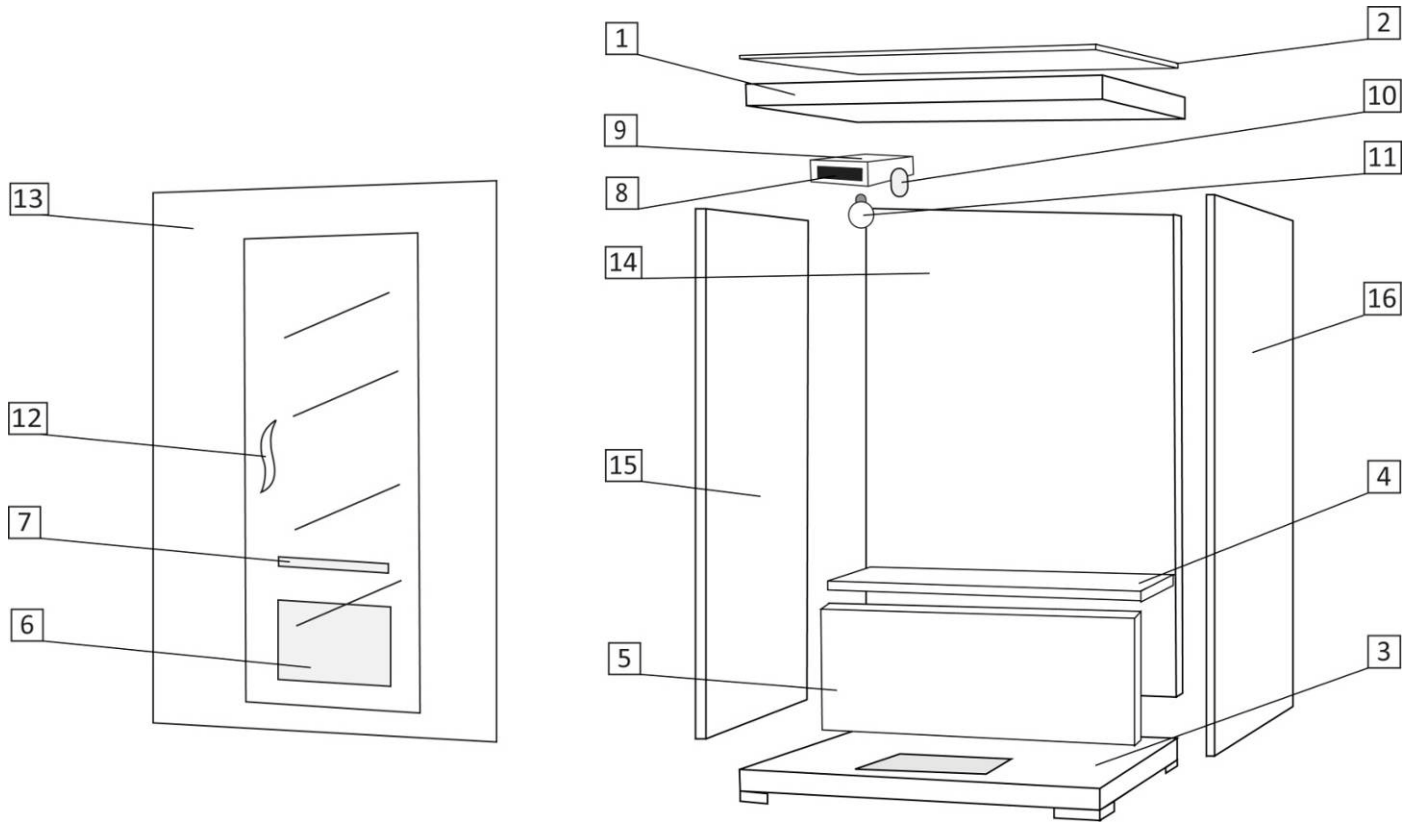

HeatWave Sauna

SA1400 - 1 Person Ceramic Sauna

Carton Breakdown & Parts Schematic

| CARTON 1: | | | |
|-------------------------------------------------------------------------------------|----------------------------------------------------|----------------|----------|
| KEY # | DESCRIPTION | PART # | QTY |
| 1 | Top Panel | SAP1525 | 1 |
| 2 | Top Maintenance Panel | SAP1526 | 1 |
| 3 | Bottom Panel | SAP1529 | 1 |
| 4 | Bench Top | SAP1528 | 1 |
| 5 | Bench Front | SAP1527 | 1 |
| --- | <i>Bench Heater (350w)</i> | <i>SAP1514</i> | <i>1</i> |
| 6 | Magazine Rack | SAP1423 | 1 |
| -- | Back Rest | SAP1420 | 1 |
| 8 | Radio | SAP1405 | 1 |
| RADIO / ACCESSORY HOUSING BOX* (contains the wood box, hardware bag & door handles) | | | |
| 9 | Wooden Radio Housing Box | SAP1421 | 1 |
| 12 | Door Handle Set | SAP1422 | 1 |
| -- | Hardware Bag (<i>extra hardware is included</i>) | SAP1417 | 1 |
| CARTON 2: | | | |
| KEY # | DESCRIPTION | PART # | QTY |
| 13 | Front Panel w/door | SAP1518 | 1 |
| 14 | Back Panel | SAP1520 | 1 |
| -- | <i>Back Panel Heater (350w)</i> | <i>SAP1514</i> | <i>2</i> |
| 15 | Left Side Panel | SAP1521 | 1 |
| 16 | Right Side Panel | SAP1523 | 1 |
| ADDITIONAL PARTS (NOT PICTURED) | | | |
| KEY # | DESCRIPTION | PART # | QTY |
| | Door Glass | SAP1404 | 1 |
| | Window Glass | SAP1462 | 1 |
| | Door Hinge | SAP1426 | 1 |
| | LED Light R16 | SAP1402 | 1 |
| | Control Panel | SAP1410 | 1 |
| | Speaker | SAP1414 | 1 |
| | Cover for Speaker | SAP1428 | 1 |
| | Power Box | SAP1556 | 1 |
| | Ventilation System | SAP1517 | 1 |
| | Thermostat/Sensor | SAP1516 | 1 |
| | Front Wood Panel w/no Glass Door | SAP1519 | 1 |
| | Left Wood Panel w/no Glass | SAP1522 | 1 |
| | Right Wood w/no Glass | SAP1524 | 1 |
| | Wood Frame for Control Panel | SAP1425 | 1 |

SA1400 - 1 Person Ceramic Sauna - Carton Breakdown & Parts Schematic

1 Person Ceramic Sauna

3 heaters - 1050 watts