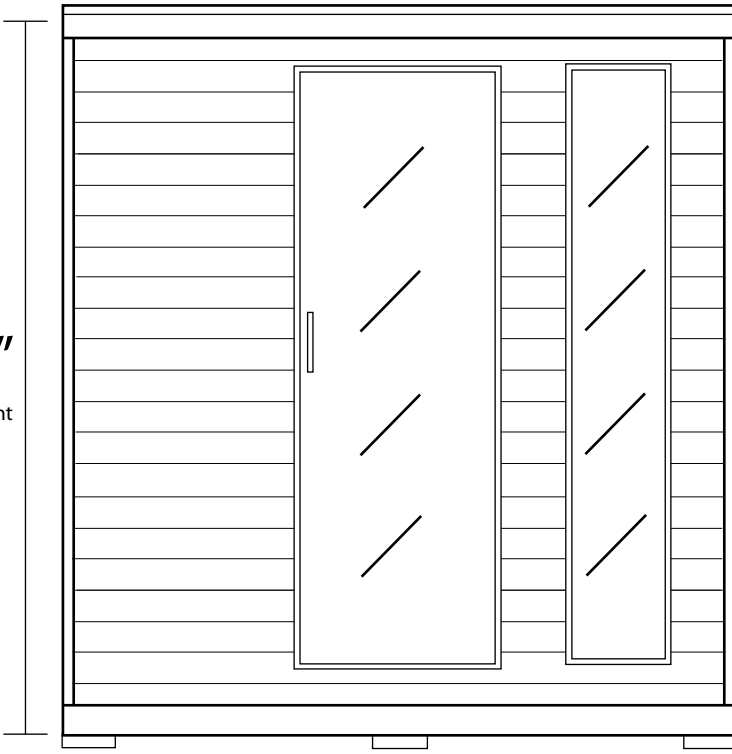

# 6 Person Sauna

69.7"  
Interior Height

76"

75"

59"

BENCH DIMENSIONS:  
Depth: 17.7"  
Width: 54.7"