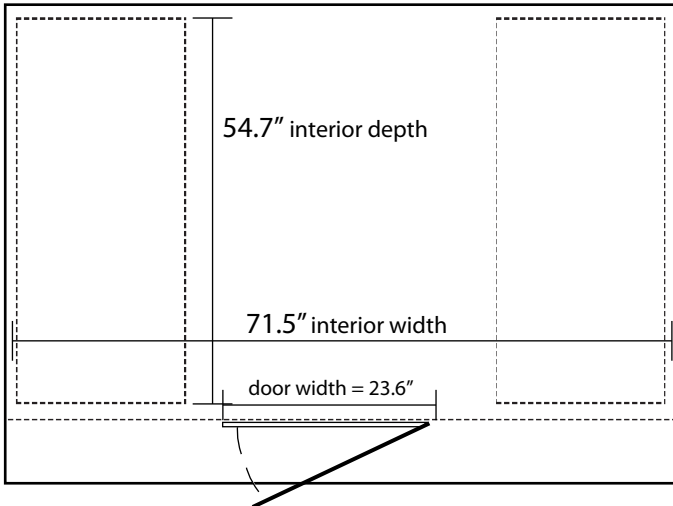

# 6 Person Sauna

69.7"  
Interior Height

76"

75"

59"

BENCH DIMENSIONS:  
Depth: 17.7"  
Width: 54.7"