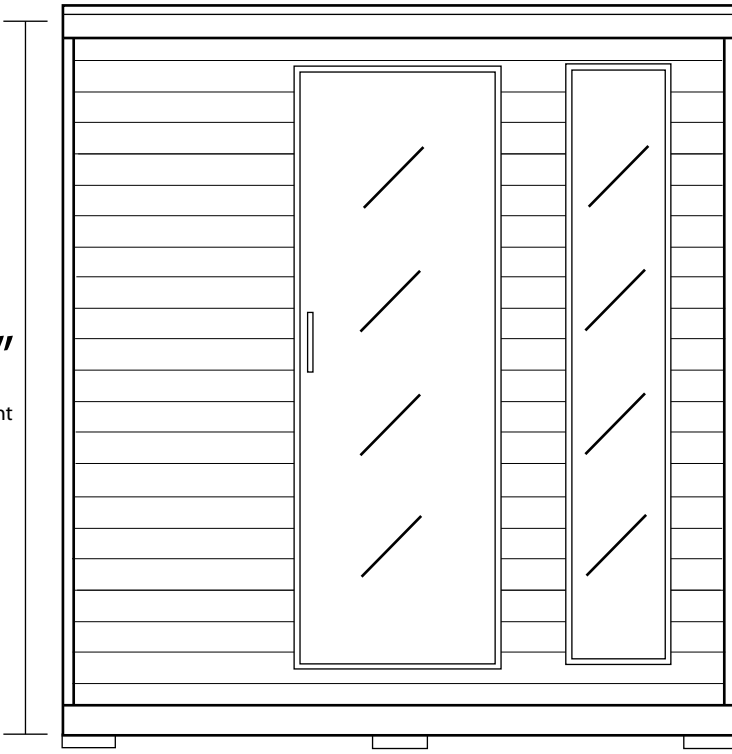

4 Person Sauna

68.5"
Interior Height

75"

71"

40"

BENCH DIMENSIONS:
Depth: 17.7"
Width: 35"