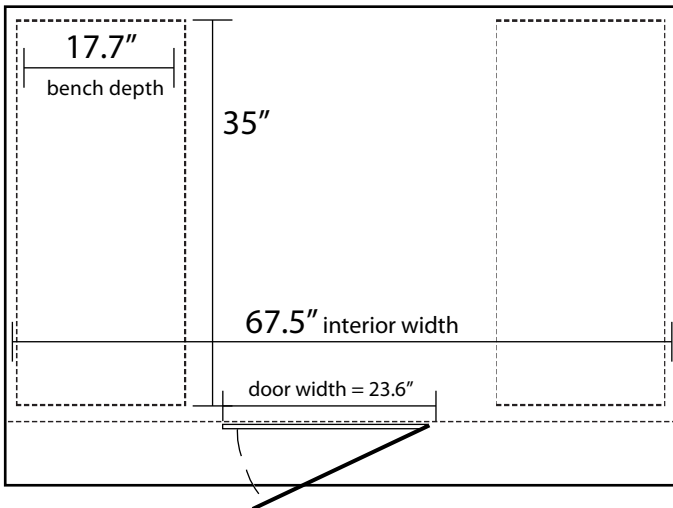

4 Person Sauna

68.5"
Interior Height

75"

71"

40"

BENCH DIMENSIONS:
Depth: 17.7"
Width: 35"