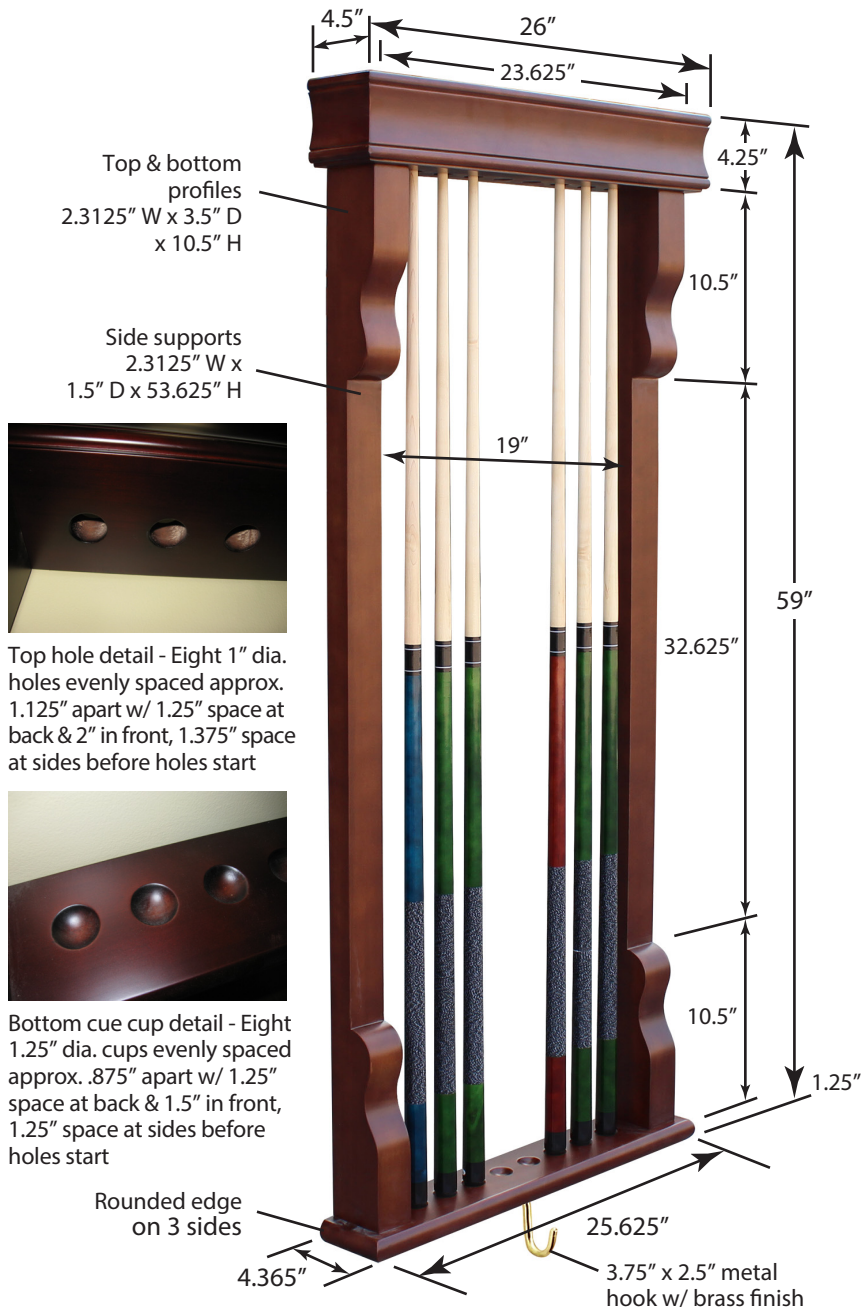

# VINTAGE WALL CUE RACK- NG2571

## Spec Sheet

Top hole detail - Eight 1" dia. holes evenly spaced approx. 1.125" apart w/ 1.25" space at back & 2" in front, 1.375" space at sides before holes start

Bottom cue cup detail - Eight 1.25" dia. cups evenly spaced approx. .875" apart w/ 1.25" space at back & 1.5" in front, 1.25" space at sides before holes start

Top Detail

Bottom Detail

The simple clean lines of this vintage wall mounted cue rack blend in with a wide range of room settings made from high-quality hardwood, richly finished in an 8-step extremely durable furniture finish. Hangs neatly on the wall.

### Quality Features Include:

- Handcrafted from solid hardwood
- Available in two beautiful furniture finish colors - Antique Walnut or Rich Mahogany
- Scratch resistant - durable protective clear coat
- Holds up to 8 cues
- Hook for ball rack
- Mounting hardware included
- Quick easy assembly
- Dimensions: 26" W x 4.5" D x 59" H
- 180-day Limited Warranty