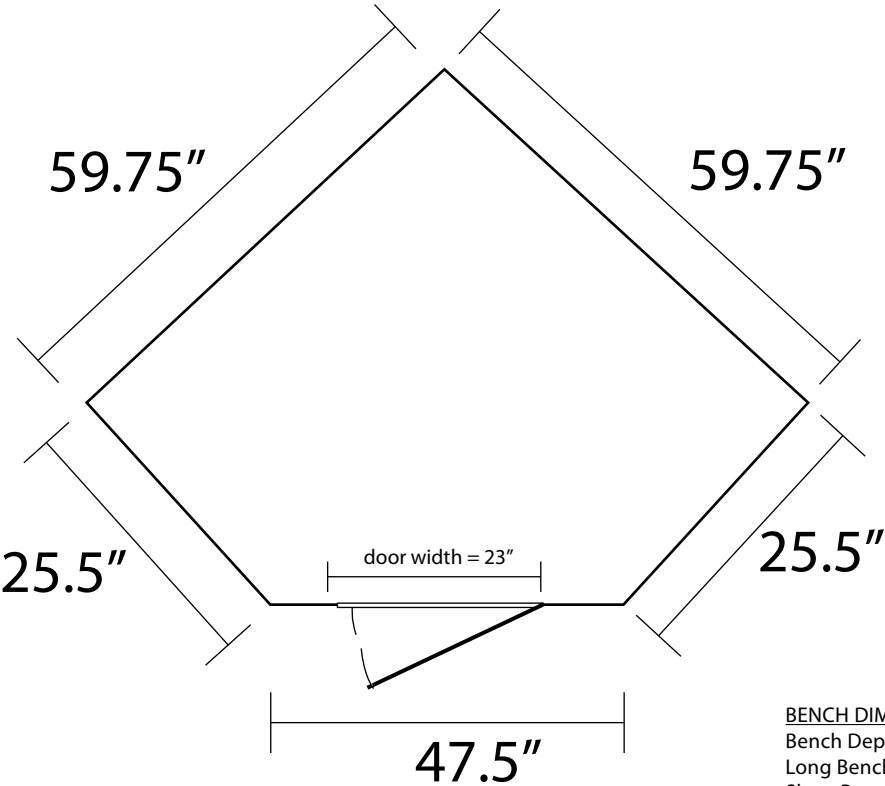

4 Person Corner HeatWave Sauna™

BENCH DIMENSIONS:
Bench Depth: 18"
Long Bench: 51"
Short Bench: 33.5"