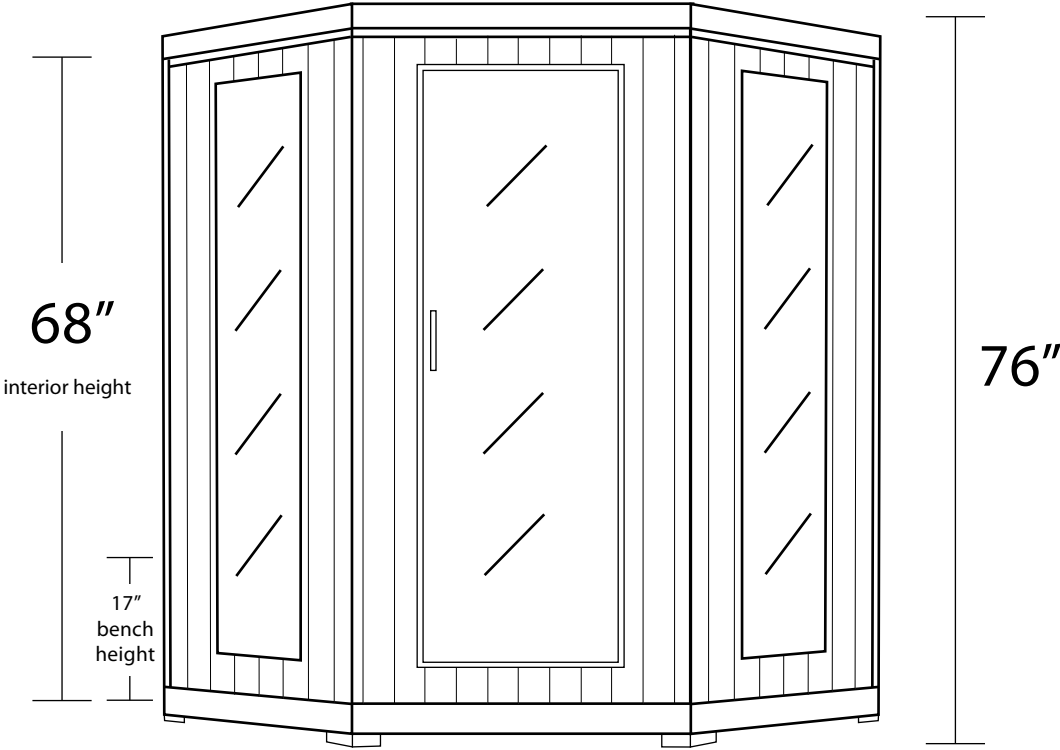

4 Person Corner HeatWave Sauna™

BENCH DIMENSIONS:
Bench Depth: 18"
Long Bench: 51"
Short Bench: 33.5"