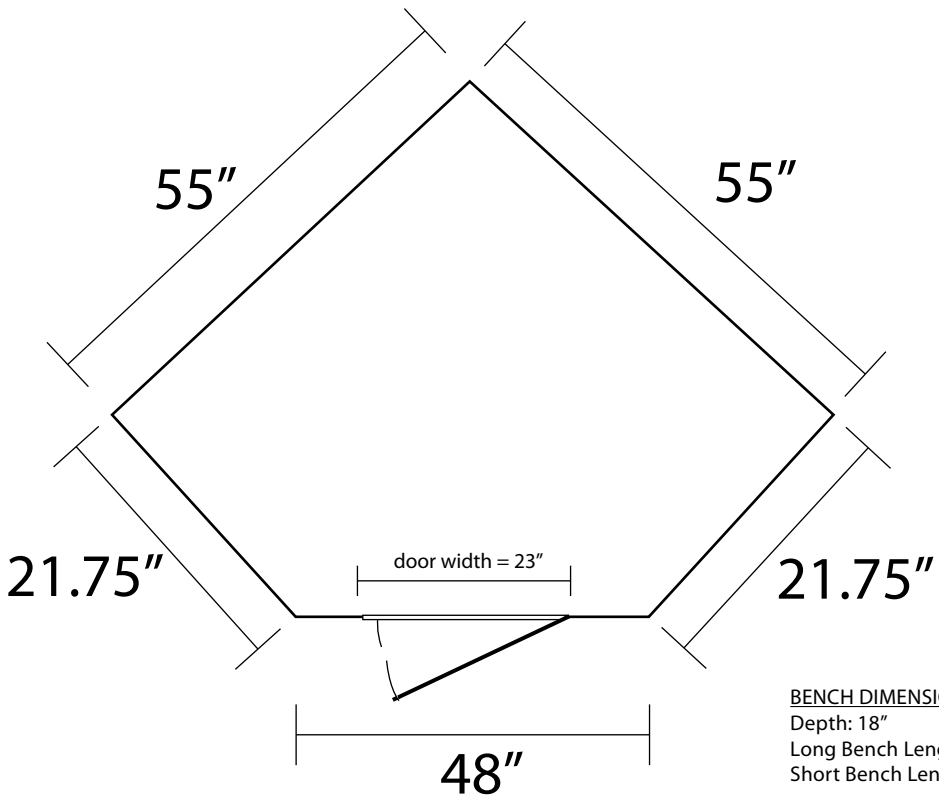

3 Person Corner HeatWave Sauna™

BENCH DIMENSIONS:
Depth: 18"
Long Bench Length: 51"
Short Bench Length: 33"