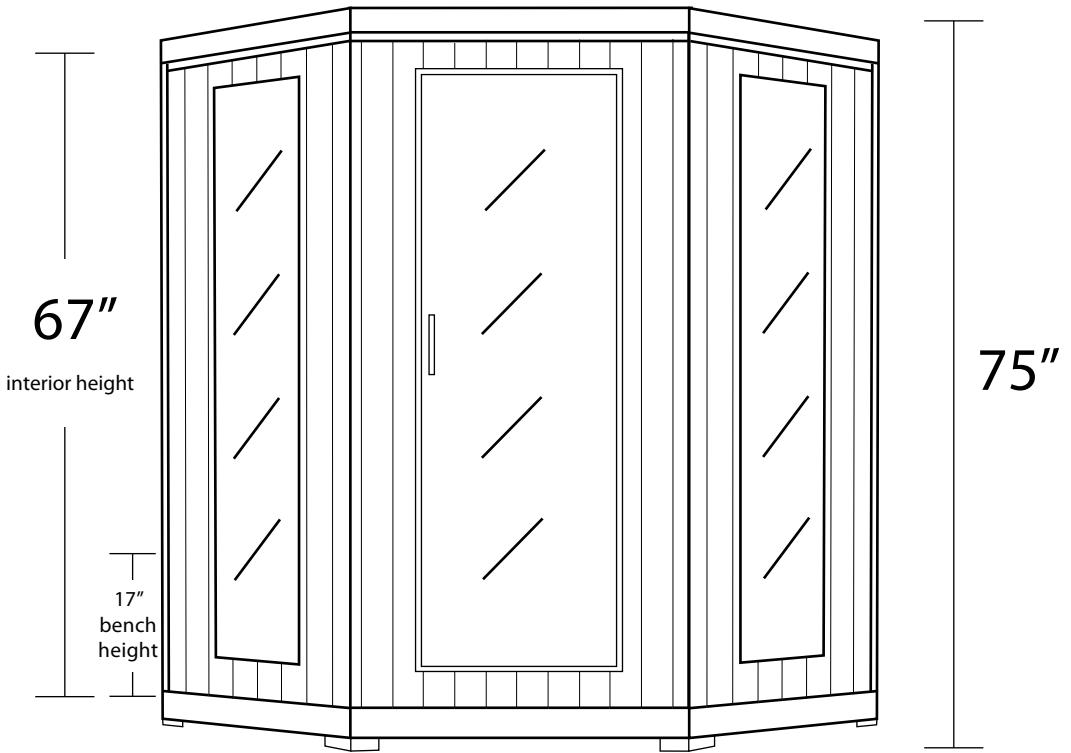

3 Person Corner HeatWave Sauna™

BENCH DIMENSIONS:
Depth: 18"
Long Bench Length: 51"
Short Bench Length: 33"