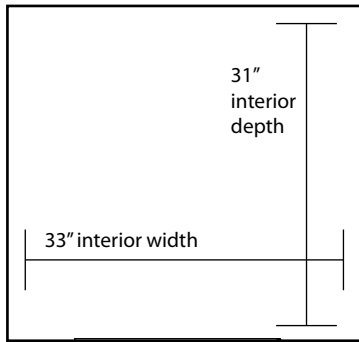

1 Person Sauna

75"

35.75"

31"
interior
depth

33" interior width

35.25"