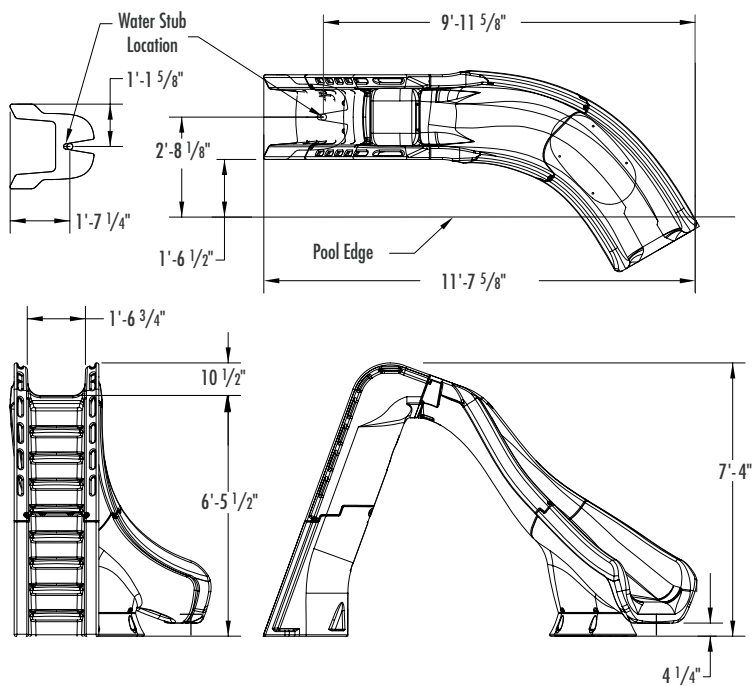

TYPHOON

Typhoon

The newest addition to our rotomolded family of slides (Cyclone, **Typhoon** and TurboTwister) means now you'll have a slide to sell with every pool.

- 7'4" tall at the top of the handrails
- GrandRapids water delivery system — big sliding fun
- Available in right and left curves
- Rotomolded construction for strength and durability
- Accommodates sliders up to 275 pounds
- Enclosed ladder and molded handrails for increased safety
- This slide fully complies with the CPSC Safety Standard for Swimming Pool Slides (16 CFR 1207)

Typhoon

Slide Colors

Actual product colors may vary

All installations must comply with all applicable local and national codes and installation must be completed in accordance with S.R.Smith installation instructions.

Model No.	Curve	Color
670-209-58123	Right	Sandstone
670-209-58223	Left	Sandstone
670-209-58124	Right	Gray Granite
670-209-58224	Left	Gray Granite

Copyright © 2009 S.R.Smith. All rights reserved.

M-E-BRO-24 01/09