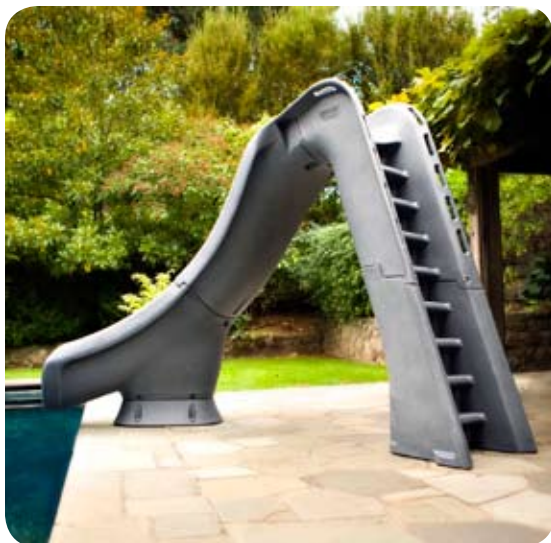

Typhoon

Slide Colors

Actual product colors may vary

All installations must comply with all applicable local and national codes and installation must be completed in accordance with S.R.Smith installation instructions.

Model No.	Curve	Color
670-209-58123	Right	Sandstone
670-209-58223	Left	Sandstone
670-209-58124	Right	Gray Granite
670-209-58224	Left	Gray Granite

Copyright © 2009 S.R.Smith. All rights reserved.

M-E-BRO-24 01/09

Home Office, Sales and Manufacturing
P.O. Box 400 • 1017 SW Berg Parkway
Canby, OREGON 97013
Phone 503.266.2231 • Fax 503.266.4334

www.srsmith.com 800.824.4387